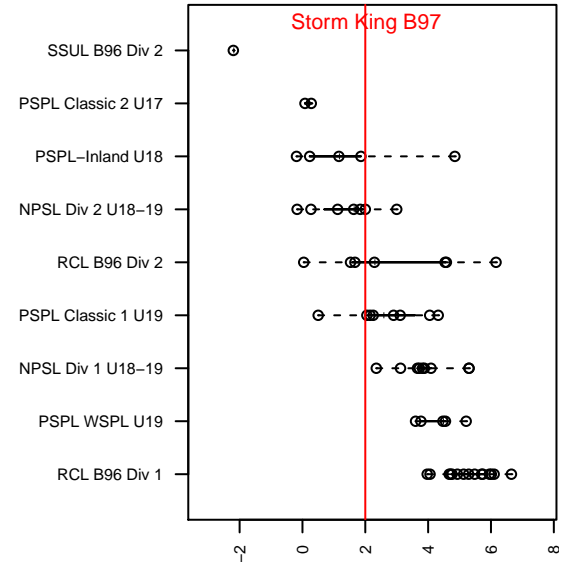

# Storm King B97

Storm King SC  
Port Angeles, WA  
B97 total strength=1449  
attack=13.45 defense=6.7  
fall league = NPSL Div 2 U18-19

alt names used:

Venues played:  
2015 NPSL Division 2 U18-19

**attack and defense variance (black dot)  
relative to other teams  
and top 10 in region**

**attack and defense rating  
relative to others at age  
and all opponents in last 13 months**

**Performance relative to 13 month average**

**Performance relative to 13 month average**

<b>date</b>	<b>home</b>		<b>away</b>		<b>venue</b>	<b>pred.home</b>	<b>pred.away</b>
2015-12-06	Storm King B97	1	Newport FC Nova B97	1	2015 NPSL Division 2 U18-19	1.40	2.66
2015-11-22	Storm King B97	1	Southlake Select Santos FC B97	0	2015 NPSL Division 2 U18-19	2.51	1.47
2015-11-15	Vashon Riptide B97	2	Storm King B97	2	2015 NPSL Division 2 U18-19	2.24	2.72
2015-11-08	Storm King B97	9	WS Barca B97	0	2015 NPSL Division 2 U18-19	3.78	0.86
2015-11-01	Storm King B97	2	PSA Force Black B97	0	2015 NPSL Division 2 U18-19	3.69	1.20
2015-10-25	Newport FC Nova B97	5	Storm King B97	0	2015 NPSL Division 2 U18-19	2.66	1.40
2015-10-18	Southlake Select Santos FC B97	4	Storm King B97	1	2015 NPSL Division 2 U18-19	1.47	2.51
2015-10-11	FC Real Pacific B96	3	Storm King B97	1	2015 NPSL Division 2 U18-19	2.49	1.40
2015-10-04	WS Barca B97	1	Storm King B97	7	2015 NPSL Division 2 U18-19	0.86	3.78
2015-09-27	PSA Force Black B97	3	Storm King B97	4	2015 NPSL Division 2 U18-19	1.20	3.69
2015-09-20	Storm King B97	3	Vashon Riptide B97	1	2015 NPSL Division 2 U18-19	2.72	2.24
2015-09-13	Storm King B97	1	PSC Thunder B97	2	2015 NPSL Division 2 U18-19	2.41	2.63